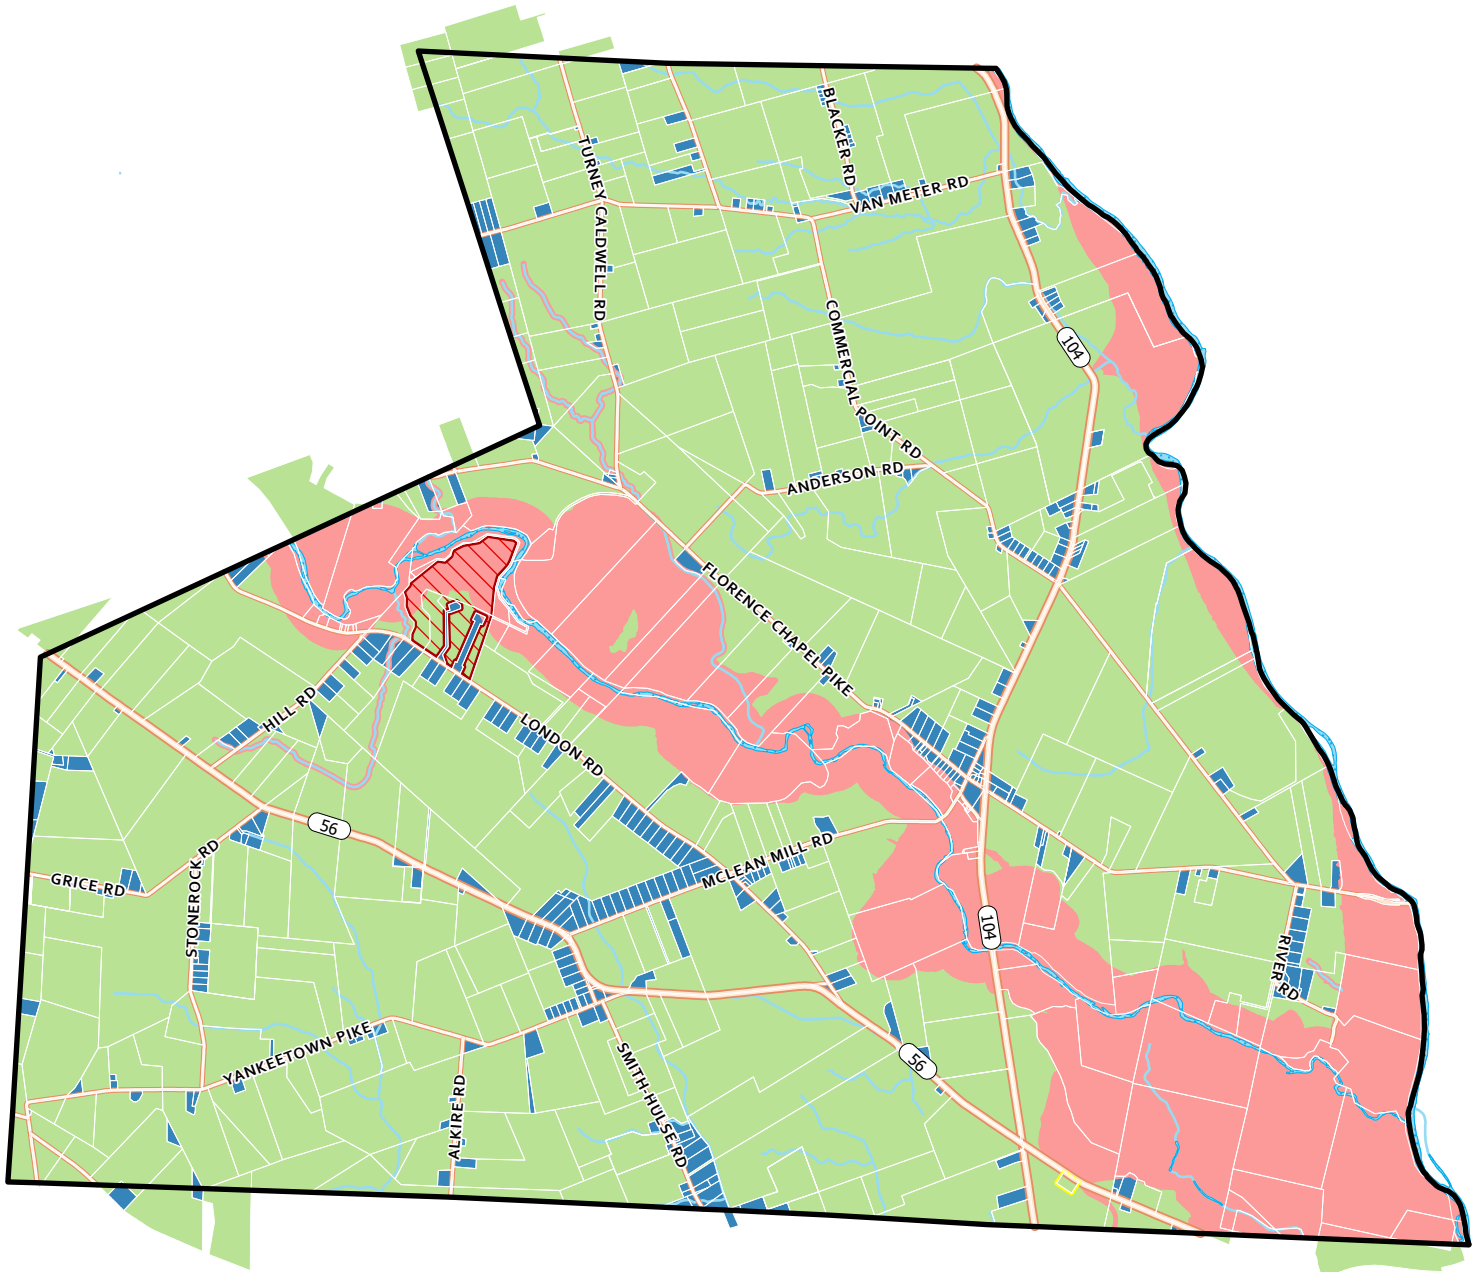

Jackson Township Zoning

 Jackson Township Boundary

Zoning Overlays

 Planned Business Overlay District (PB)

 Planned Employment Center Overlay District (PEC)

Zoning

 Rural Residential (RR)

 Traditional Agriculture (AG)

 Darby Creek Conservation (DCC)